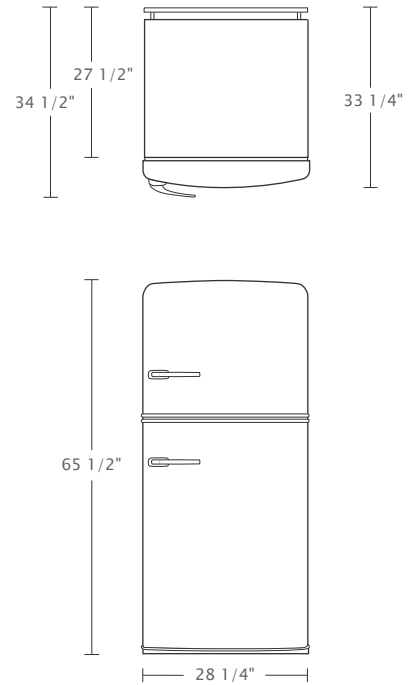

REFRIGERATOR FEATURES AND SPECIFICATIONS

ORIGINAL SIZE- 20.9 cubic feet

STUDIO SERIES- 14.4 cubic feet

Stamped metal body

Authentic chrome trim

Total Capacity 20.9 cu. ft.

Refrigerator Capacity 14.5 cu. ft.

Freezer Capacity 6.4 cu. ft.

Cabinet Width 32 7/8 in.

Door Width 33 1/8 in.

Overall Depth (coil free back) 33 3/4 in.

Depth (minus handles) 32 7/8 in.

Depth (cabinet only) 27 in.

Height 68 1/2 in.

Clearance: Back 1/2 in.

Clearance: Side 1/4 in.

Side Clearance for door to open 90° 4 1/2 in.

Adjustable Rollers Standard

Energy Guide (kWh/year) 443 (Energy Star Rated)

Power Rating 115V, 15A, 60Hz

Stamped metal body

Authentic chrome trim

Total Capacity 14.4 cu. ft.

Refrigerator Capacity 10.6 cu. ft.

Freezer Capacity 3.8 cu. ft.

Cabinet Width 28 1/4 in.

Door Width 28 1/4 in.

Overall Depth (including coils) 34 1/2 in.

Depth (minus handles) 33 1/4 in.