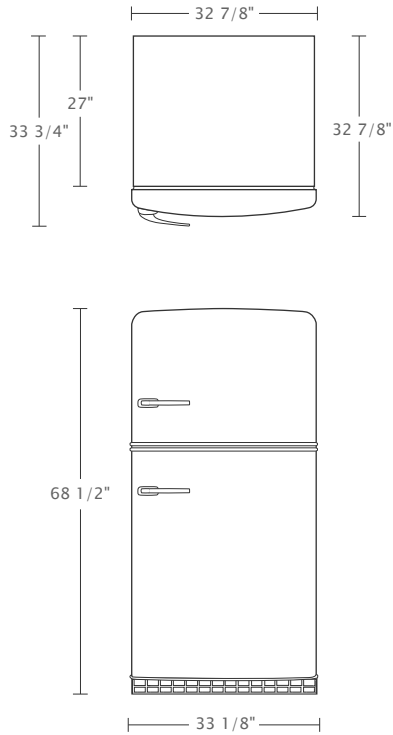

REFRIGERATOR FEATURES AND SPECIFICATIONS

ORIGINAL SIZE- 20.9 cubic feet

STUDIO SERIES- 14.4 cubic feet

Stamped metal body

Authentic chrome trim

Total Capacity 20.9 cu. ft.

Refrigerator Capacity 14.5 cu. ft.

Freezer Capacity 6.4 cu. ft.

Cabinet Width 32 7/8 in.

Door Width 33 1/8 in.

Overall Depth (coil free back) 33 3/4 in.

Depth (minus handles) 32 7/8 in.

Depth (cabinet only) 27 in.

Height 68 1/2 in.

Clearance: Back 1/2 in.

Clearance: Side 1/4 in.

Side Clearance for door to open 90° 4 1/2 in.

Adjustable Rollers Standard

Energy Guide (kWh/year) 443 (Energy Star Rated)

Power Rating 115V, 15A, 60Hz

Stamped metal body

Authentic chrome trim

Depth (cabinet and coils only) 27 1/2 in.

Height 65 1/2 in.

Clearance: Back 1/2 in.

Clearance: Side 1/4 in.

Side Clearance for door to open 90° 4 1/2 in.

Adjustable Rollers Standard

Energy Guide (kWh/year) 438